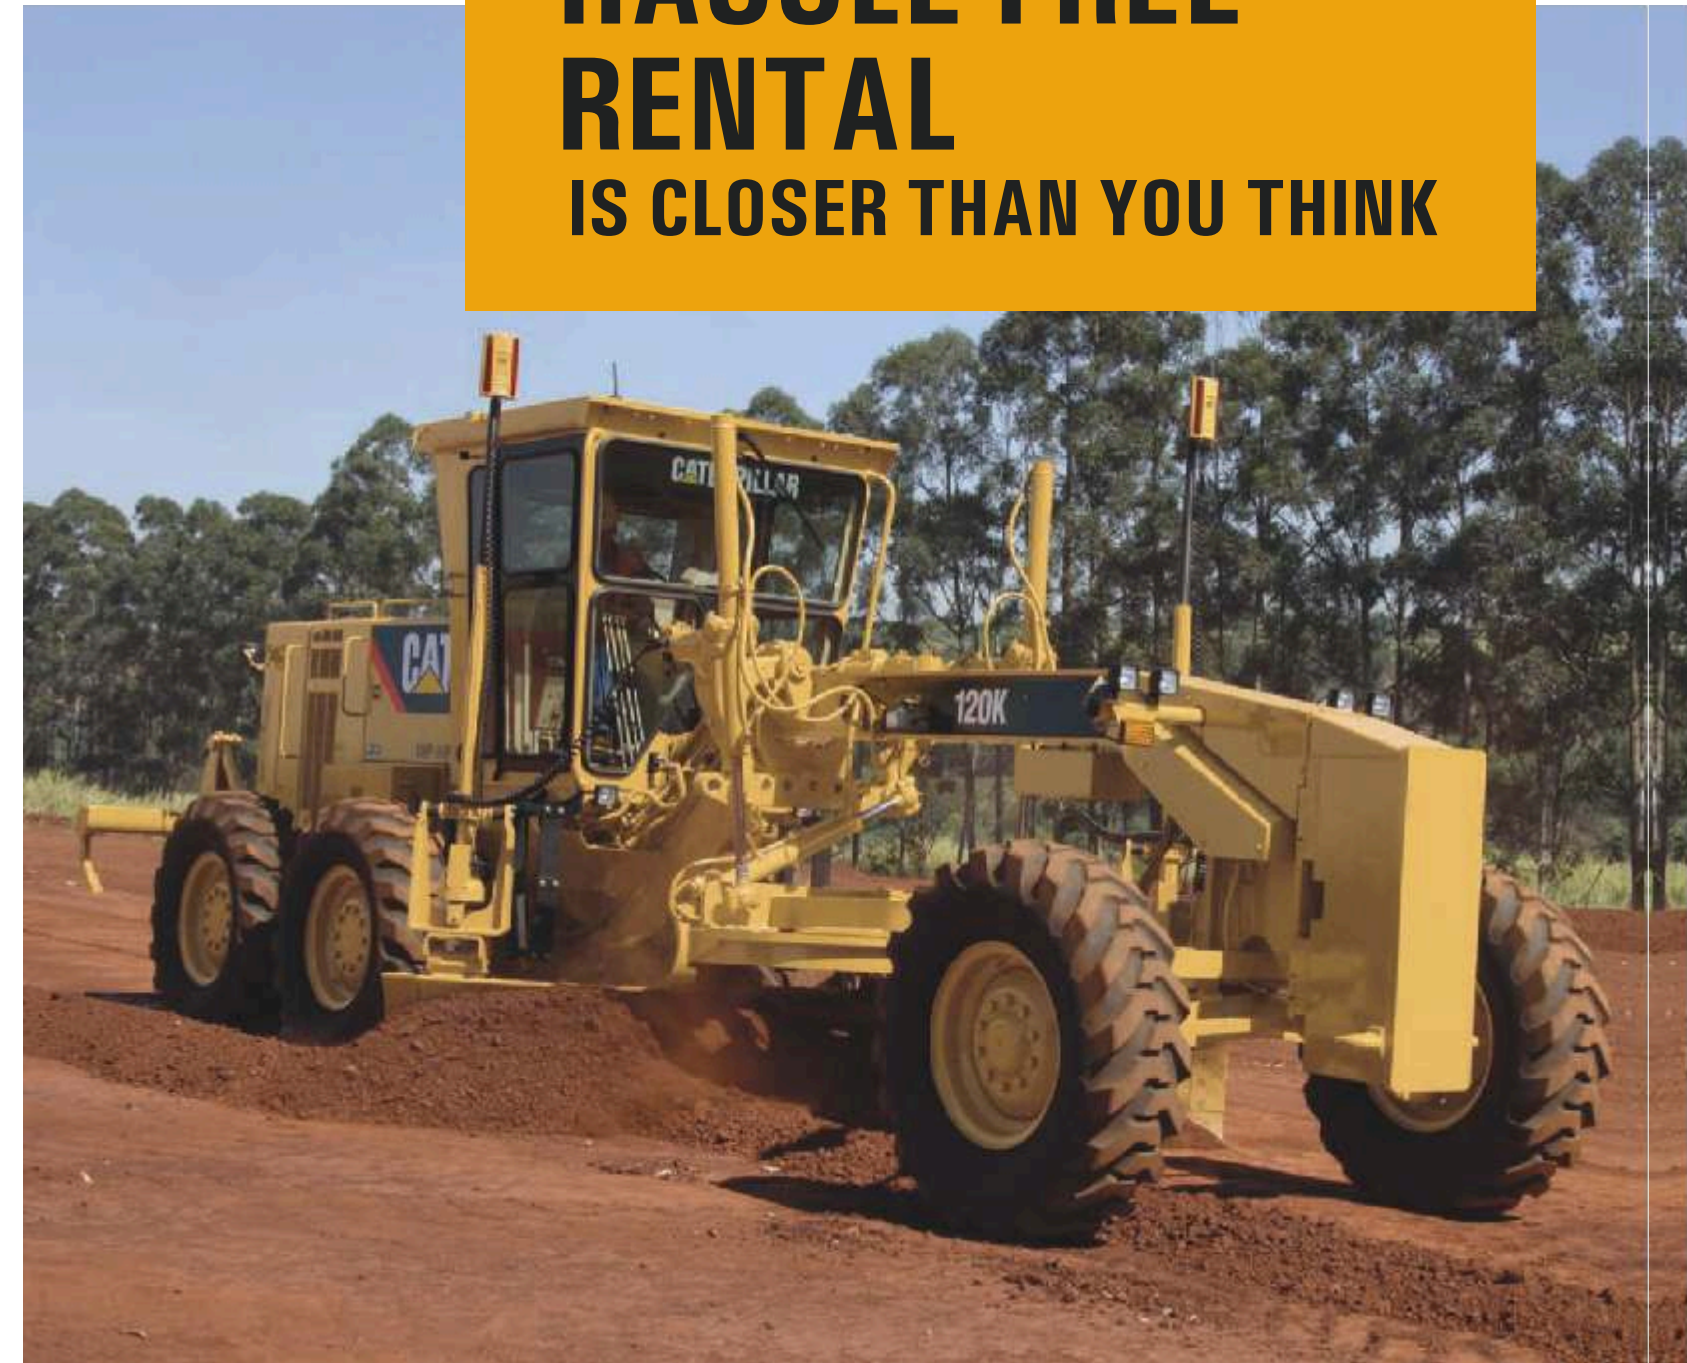

# HASSLE-FREE RENTAL IS CLOSER THAN YOU THINK

Call 1800 345 3355 or contact your closest office for superior rental solutions.